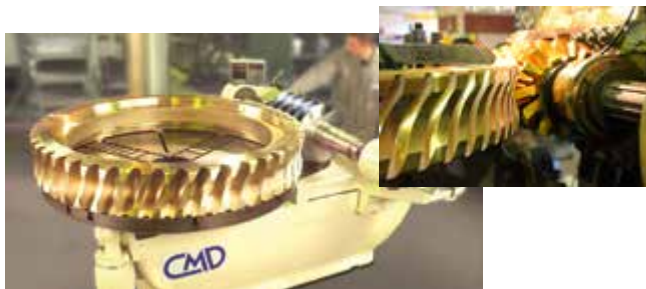

## WORMGEARS

Worm wheels

Worm screws

BALL & RACE MILL

Worm wheels: within a diameter range  
of 50 to 3000 mm

Worm screws: up to a diameter of 420 mm