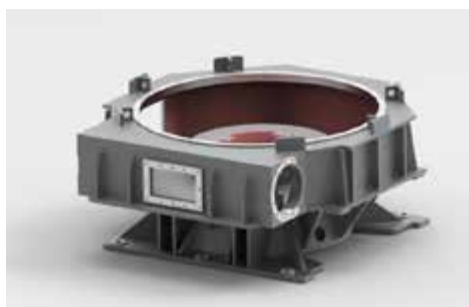

Vertical Mills

PLANETARY GEARBOXES

Rollerex®

Power from 150 à 3500 kW

WORMGEARS

Worm wheels: within a diameter range
of 50 to 3000 mm

Worm screws: up to a diameter of 420 mm

VARIOUS PRODUCTS

Casing

Races,
Rollers,
Balls,

...